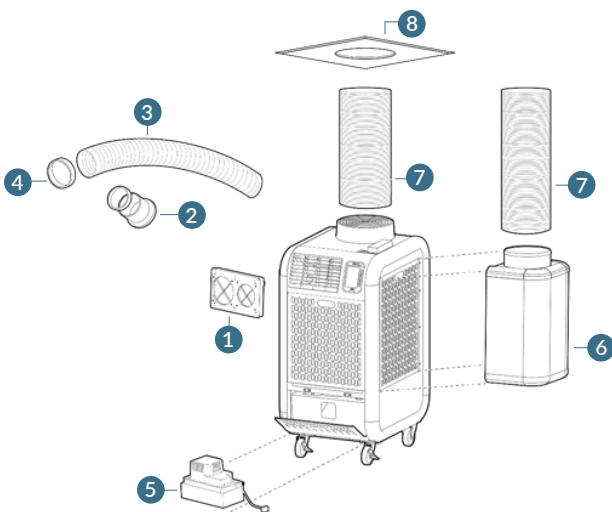

DUCT HOSE APPLICATION

#	Part No.	Description
1	481769-0280	5" Two Hole Base Plate
2	481170-0450	5" Flange Ext. Duct**
3	481744-0090	5" Self-Supported Duct**
4	481851-0200	5" Trim Ring**
5	484789-0210	Condensate Pump, 115v
6	484350-1160	Plenum Condenser Air
7	481744-0062	12" Self-Supported Duct
8	484490-1030	Ceiling Tile Kit, 12-in hole, metal
*	LA146373-8280	Ceiling Tile Kit, 12-in hole, plastic
*	LAY45771-0060	Flexible Air Duct, 8' by 12"
*	HDK-12	2' x 2' Ceiling Tile with 8' of 12" Flex Duct

* Not Pictured
** Sold Individually